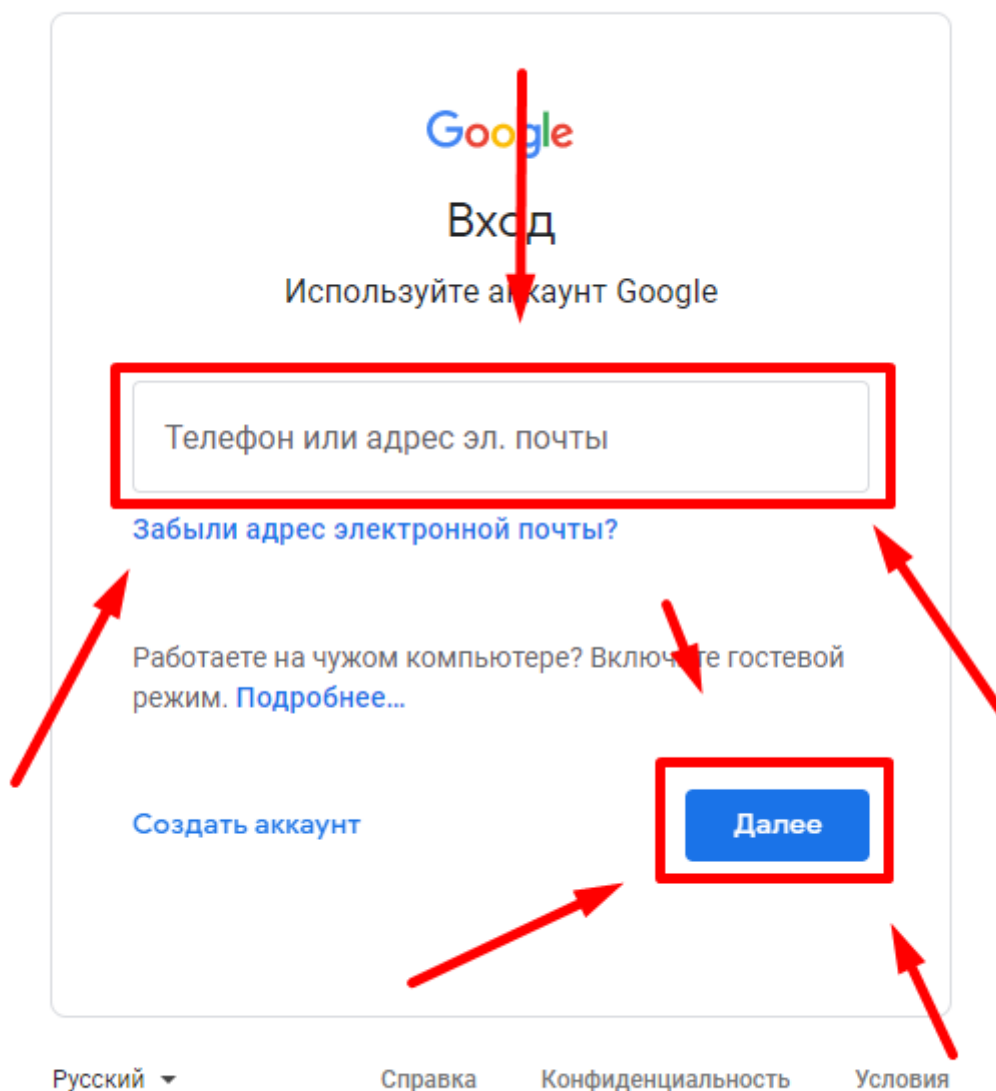

Затем пароль и «далее»

The image shows a screenshot of the Google account sign-in page in Russian. At the top, the Google logo is displayed in its multi-colored font. Below it, the text "Добро пожаловать!" (Welcome!) is centered. Underneath is a profile picture placeholder, which is a red oval with a person icon. A large red rectangle highlights the password input field, which contains the placeholder text "Введите пароль" (Enter password). Below the password field is a checkbox labeled "Показать пароль" (Show password). To the left of the password field, the text "Забыли пароль?" (Forgot password?) is visible. A blue button labeled "Далее" (Next) is positioned to the right of the password field. Red arrows point to the profile picture, the password field, the "Показать пароль" checkbox, the "Забыли пароль?" link, and the "Далее" button. At the bottom of the page, there are four links: "Русский" (Russian) with a dropdown arrow, "Справка" (Help), "Конфиденциальность" (Privacy), and "Условия" (Terms).